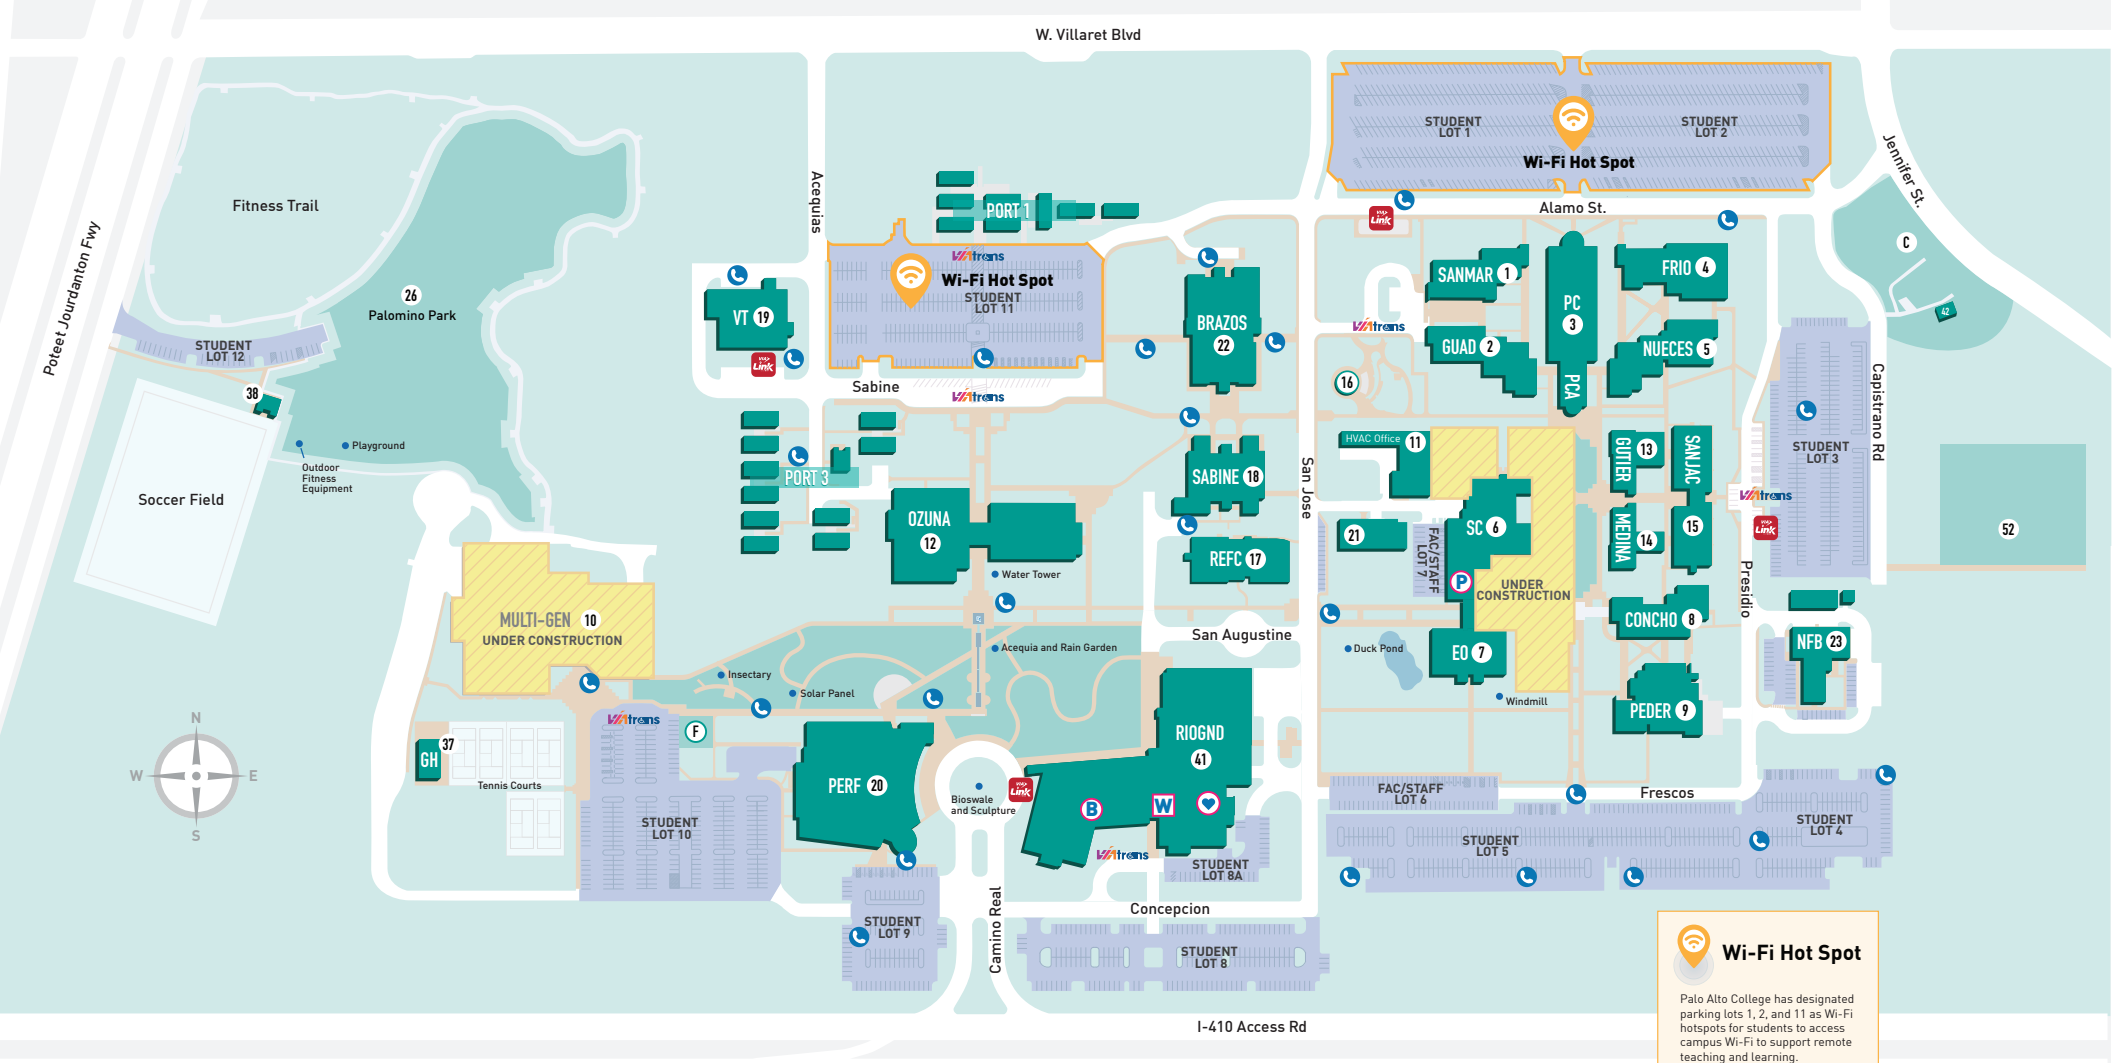

CAMPUS MAP

 **Wi-Fi Hot Spot**

Palo Alto College has designated parking lots 1, 2, and 11 as Wi-Fi hotspots for students to access campus Wi-Fi to support remote teaching and learning.

Art PaRc (Amphitheater) ...	—	16
Brazos Hall.....	BRAZOS	22
Community Garden.....	C	-
Concho Hall & Gallery.....	CONCHO	8
Executive Offices.....	EO	7
Facilities & UPS.....	NFB	23
Food Truck Park.....	F	-
Frio Hall.....	FRIO	4

Green House.....	GH	37
Guadalupe Hall.....	GUAD	2
Gutierrez Learning Labs ...	GUTIER	13
Medina Hall.....	MEDINA	14
Natorium, Wellness and Multi-generational Center	MULTI-GEN	10
Nueces Hall.....	NUECES	5
Ozuna Library & Learning Center	OZUNA	12

Rio Grande.....	RIOGND	41
Sabine Hall.....	SABINE	18
San Jacinto Hall.....	SANJAC	15
San Marcos Hall.....	SANMAR	1
Student Center	SC	6
Veterinary Technology.....	VT	19
Vineyard and Hops Yard	—	52

Alamo Colleges Police Department	P
Bookstore	B
Welcome Center	W
Emergency Phone	
Buildings	
Parking Area	
Roads	
Pathways	
VIA Link	
VIA Trans	
Mental Health Resources	

Legend:

-  Alamo Colleges Police Department
-  Bookstore
-  Welcome Center
-  Emergency Phone
-  Buildings
-  Parking Area
-  Roads
-  Pathways
-  VIA Link
-  VIA Trans
-  Mental Health Resources